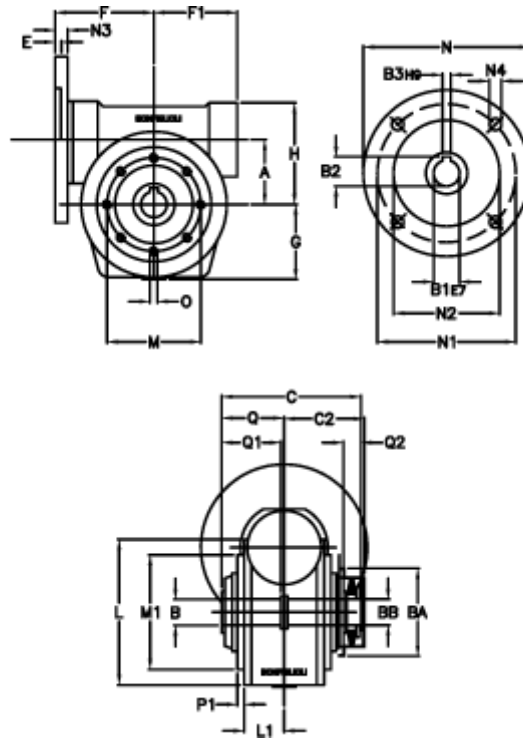

Article number: 390204902472816

Description: Worm Gear with Torque Limiter  
VF 49-L1-P-24 P71B14

## Measures

a = 49.50	C2 = 63,5	L1 = 36.8	O = M6x8
B = 25	Description = VF 49P-xx-71B14	m = 94	P1 = 2.5
B1 E7 = 14	E = 3.0	M1 = 68	Q = 51.0
B2 = 16.3	F = 70	N = 105	Q1 = 41
B3 H9 = 5	F1 = 63	N1 = 85	Q2 = 15
BA = 63	g = 56	N2 = 70	
BB H7 = 14	H = 80.0	N3 = 10.5	
C = 105	L = 107.5	N4 = 6,5	